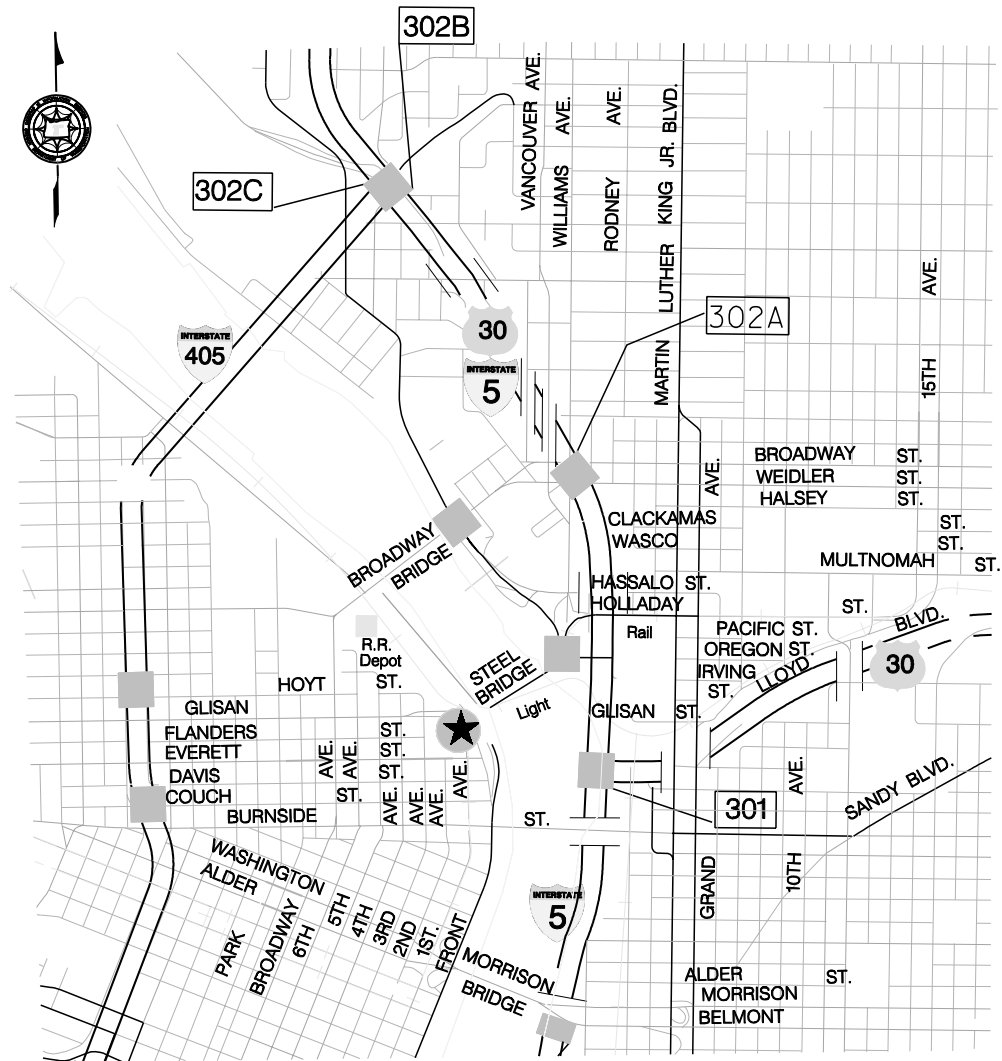

DOWNTOWN PORTLAND OREGON

★ REGION 1 HEADQUARTERS OFFICE – 123 NW FLANDERS
(503)731-8200

SMART PARK – 1ST & DAVIS
(1/2 BLOCKS FROM ODOT GOING NORTH)